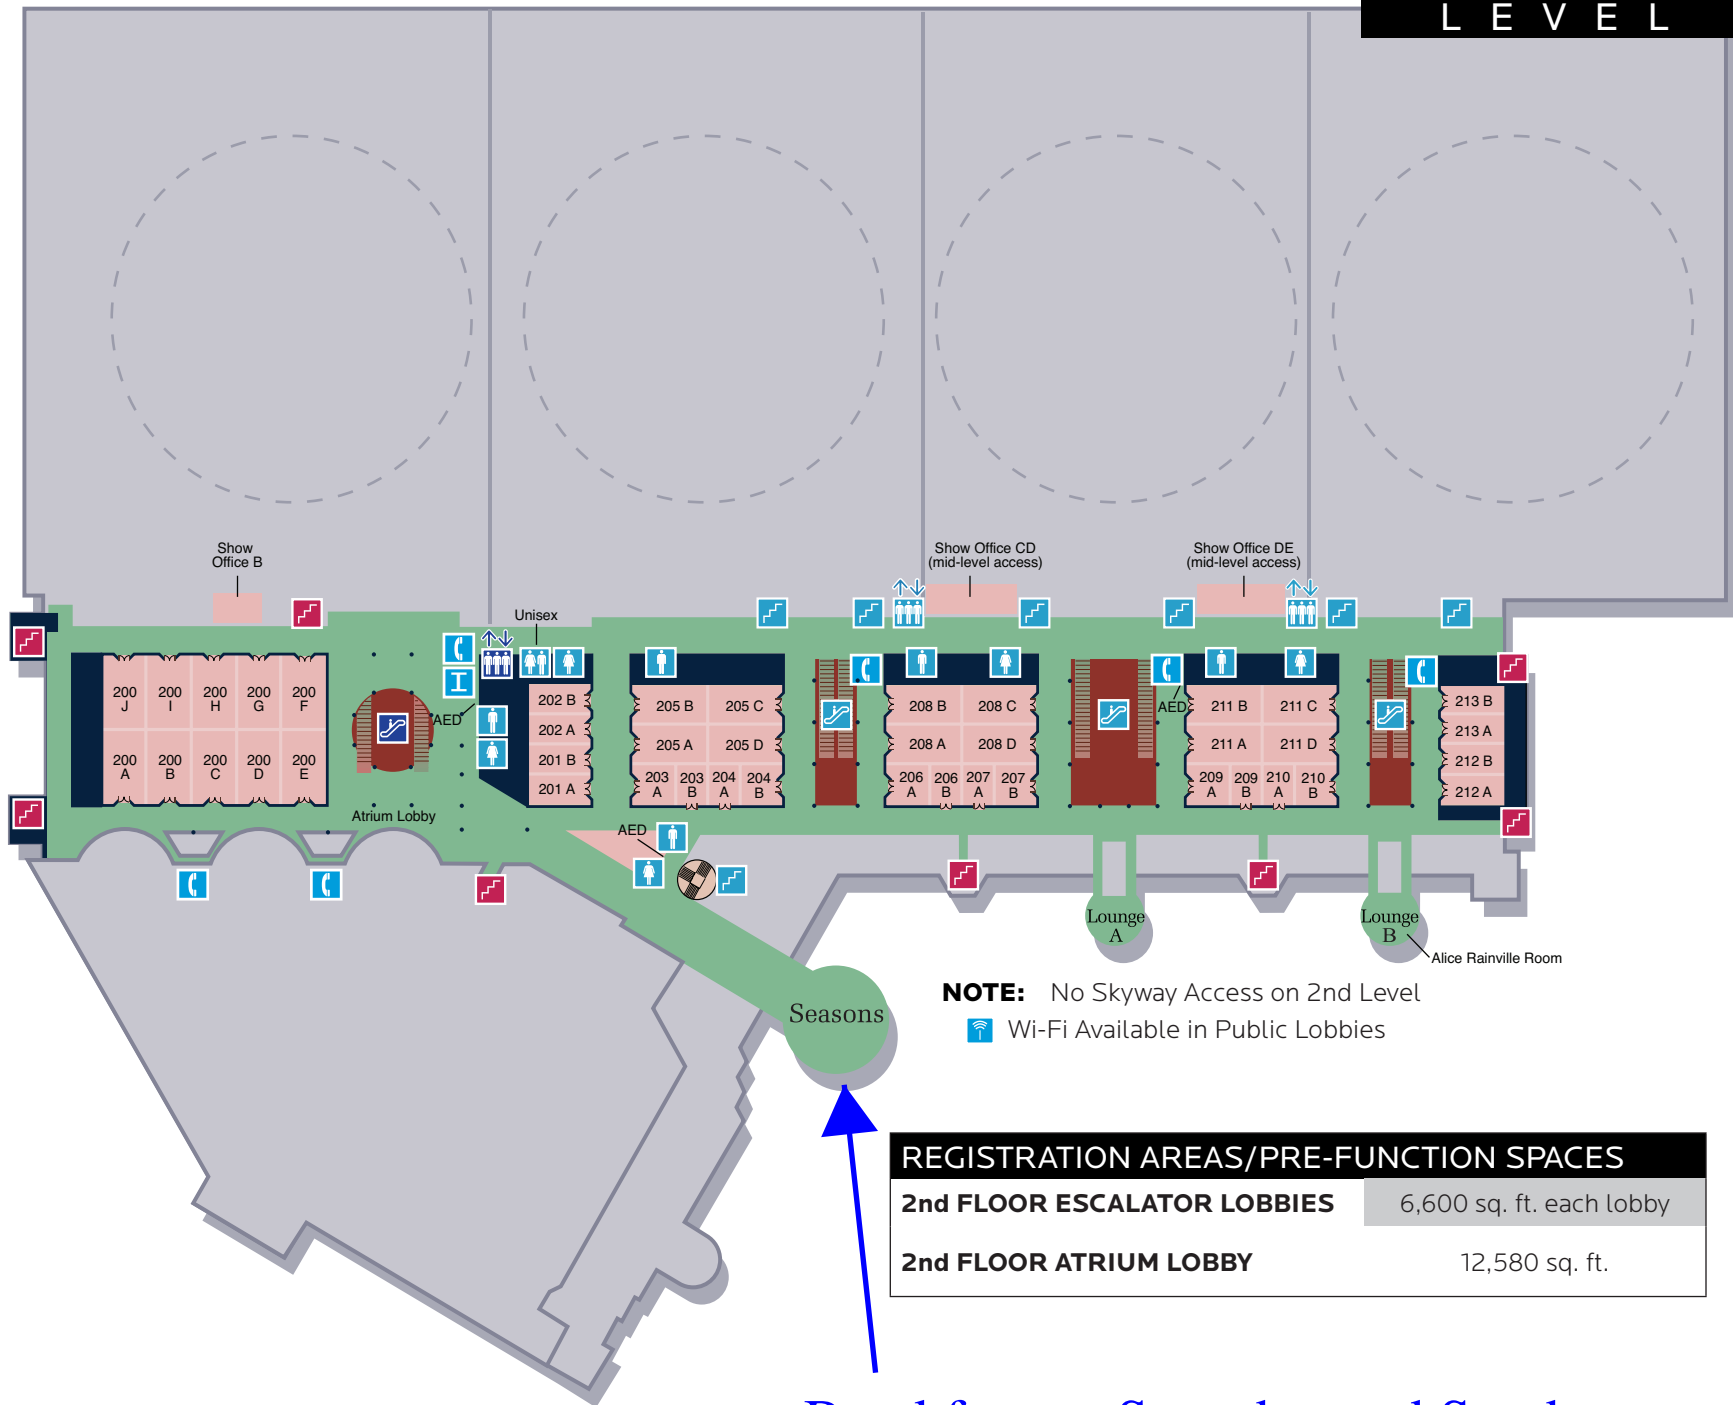

# LEVEL TWO

## LEGEND

- Restrooms
- House Phone
- Escalator (Levels 1 & 2)
- Escalator (All Levels)
- Elevator (Levels 1 & 2)
- Elevator (All Levels)
- Stairs (Levels 1 & 2)
- Emergency Stairs
- AED Automated External Defibrillator
- Business Center
- Coffee Shop/Café
- Visitor Information Center
- Refreshments
- Emergency Exit
- ATM
- Internet Connections
- Wi-Fi Available in Public Lobbies
- First Aid

**NOTE:** No Skyway Access on 2nd Level  
 Wi-Fi Available in Public Lobbies

REGISTRATION AREAS/PRE-FUNCTION SPACES	
<b>2nd FLOOR ESCALATOR LOBBIES</b>	6,600 sq. ft. each lobby
<b>2nd FLOOR ATRIUM LOBBY</b>	12,580 sq. ft.